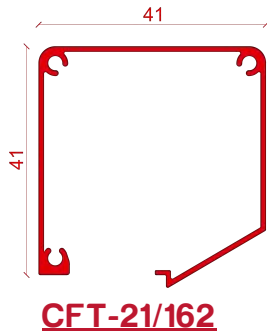

BOX FOR ROLLER FLY SCREEN.