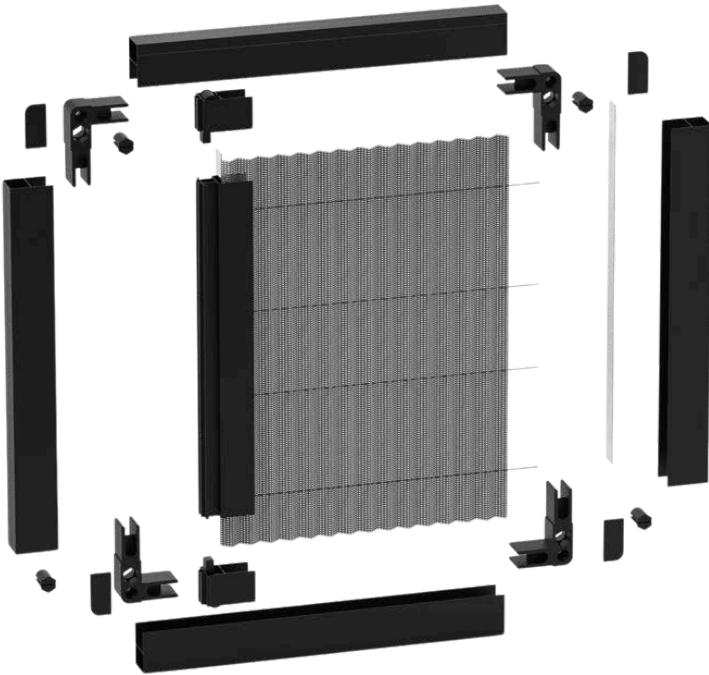

SELF PIERCING DIES FOR
EYELET HAND PRESS.

BIG/SMALL FLOOR FLY SCREEN WITH SINGLE HANDLE

OPTION 1 BIG FLOOR FLY SCREEN.

OPTION 2 SMALL FLOOR FLY SCREEN.

BIG/SMALL FLOOR FLY SCREEN WITH DOUBLE HANDLE

OPTION 1 BIG FLOOR FLY SCREEN.