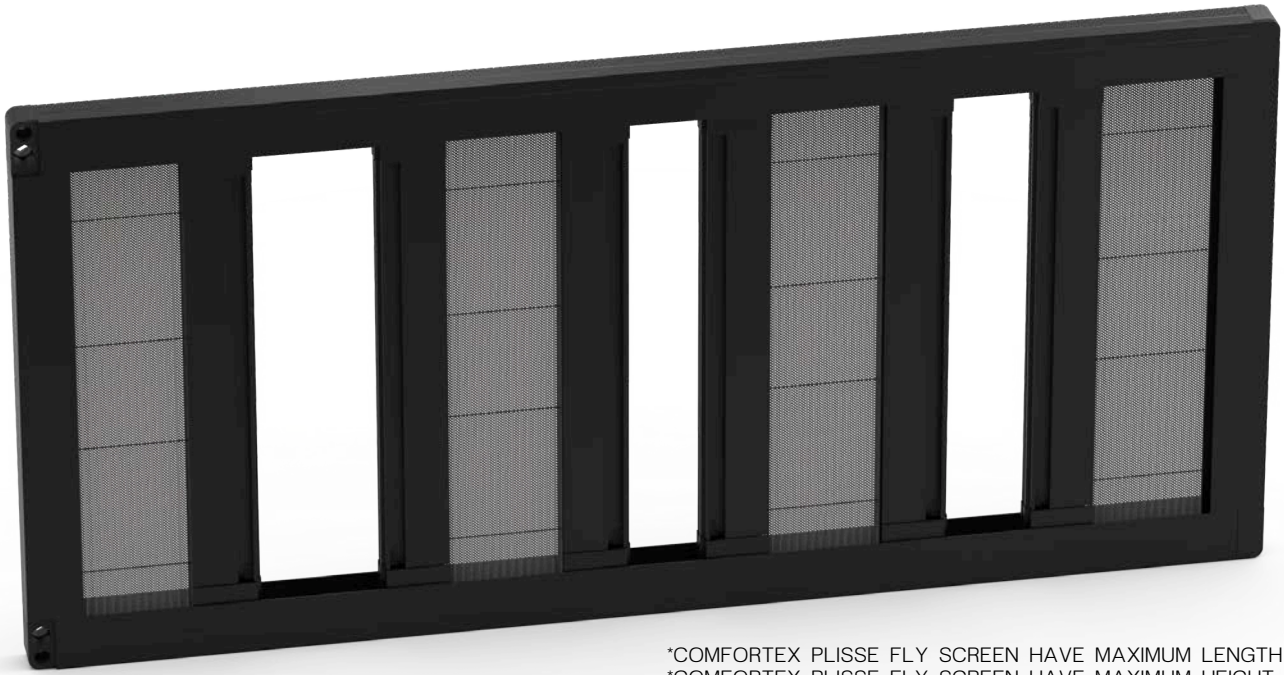

SELF PIERCING DIES FOR
EYELET HAND PRESS.

BIG/SMALL FLOOR FLY SCREEN WITH SINGLE HANDLE

OPTION 1 BIG FLOOR FLY SCREEN.

OPTION 2 SMALL FLOOR FLY SCREEN.

BIG/SMALL FLOOR FLY SCREEN WITH DOUBLE HANDLE

OPTION 1 BIG FLOOR FLY SCREEN.

OPTION 2 SMALL FLOOR FLY SCREEN.

*COMFORTEX PLSSE FLY SCREEN HAVE MAXIMUM LENGTH 6 METER.
 *COMFORTEX PLSSE FLY SCREEN HAVE MAXIMUM HEIGHT 3 METER.
 *EACH MESH ZONE LENGTH MAXIMUM 1.5 METER.
 *EVERY ZONE MAXIMUM 4.5 M².
 *COMFORTEX PLSSE FLY SCREEN INCLUDES TOTALLY 6 HANDLE.