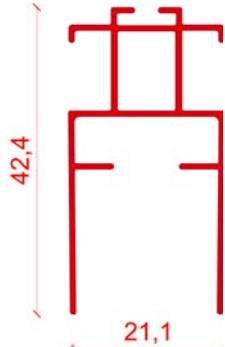

MNR-PPM

CFT-21/159