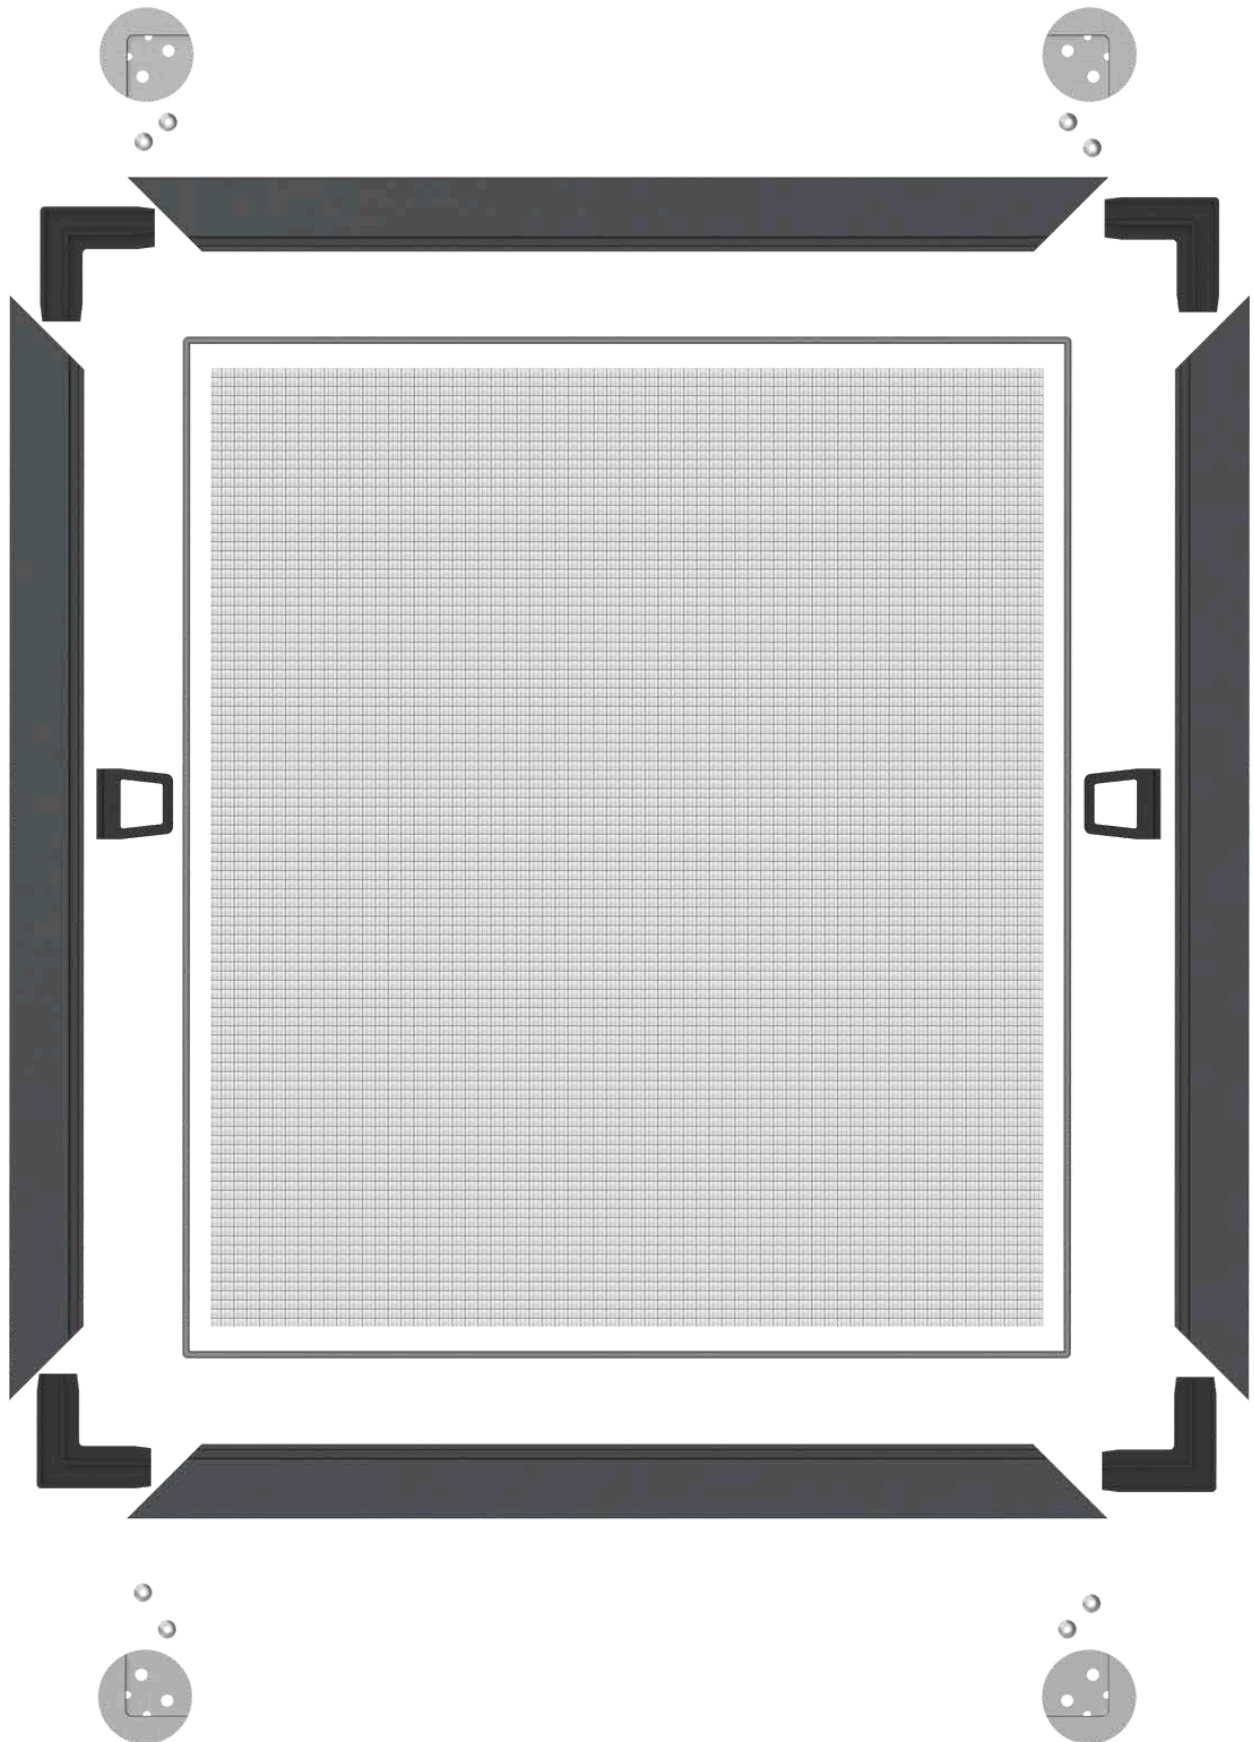

WENGE

COMFORTEX SMART ROLLER FLY SCREEN

COMFORTEX ISSO FLY SCREEN

XXX

GUIDE CHANNEL FOR FLY SCREEN.

CONNECTION PART FOR PROFILE

HANDLE PART

LOCKING LEVER