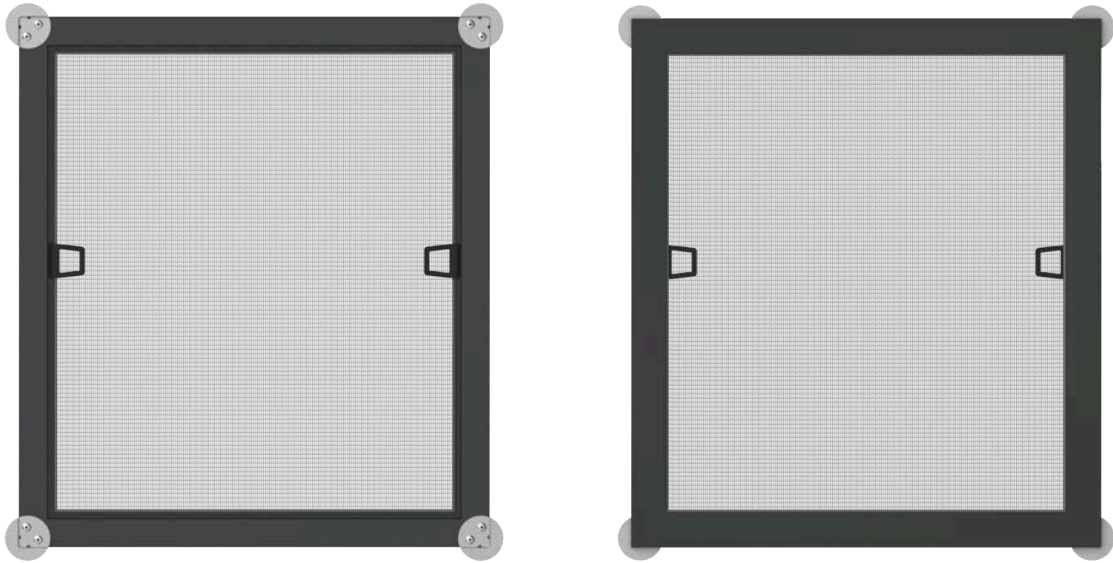

XXX

CFT-51050

GUIDE CHANNEL FOR FLY SCREEN.

CONNECTION PART FOR PROFILE

CONNECTION PART EXTERIOR

HANDLE PART

RIVET

RUBBER SEAL