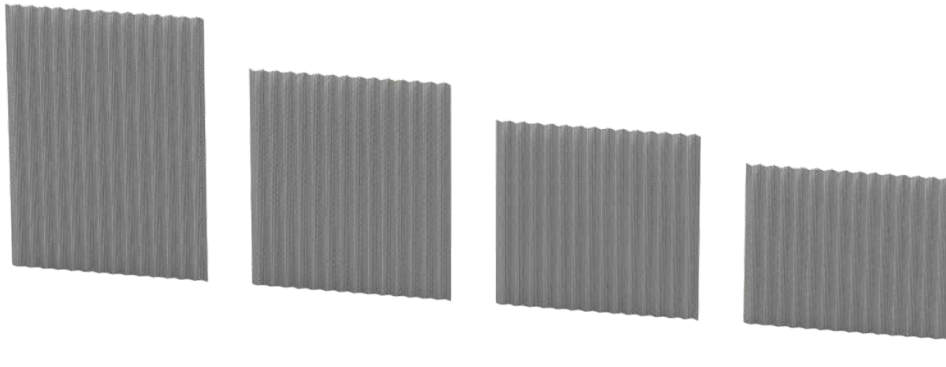

CFT-2232

AD-MG-20

CFT-2235

SMALL FLOOR PROFILE FOR PLSSE FLY SCREEN TYPE MAXI.

ADAPTOR FOR MAGNET TYPE MAXI.

PLAT-AL-PPM

CFT-1142

ALUMINUM PROFILE FOR MESH FIXING.