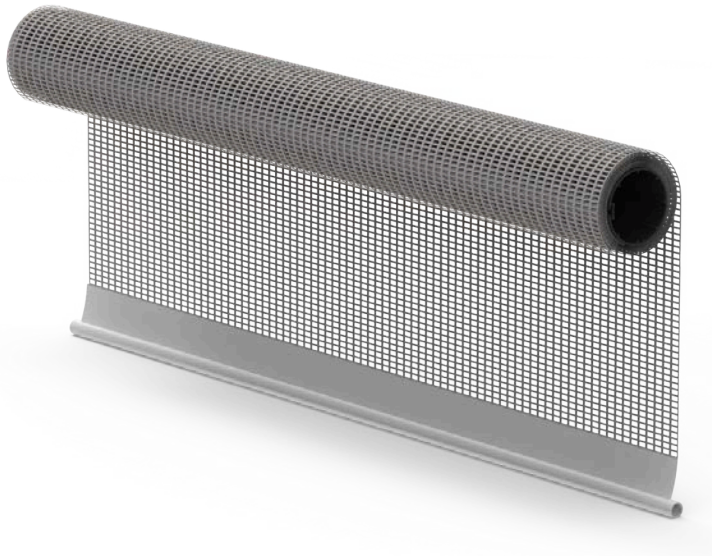

ALL RAL CODES AND WOODEN TRANSFER OPTIONS ARE AVAILABLE FOR ALL COMFORTEX FLY SCREEN SYSTEMS.

BRUSH OR MAGNET WITH HANDLE PROFILE OPTIONS ARE AVAILABLE FOR PLSSE FLY SCREEN.

COMFORTEX ROLLER FLY SCREEN

CST-41

BOX FOR ROLLER FLY SCREEN.

GDP

GUIDE CHANNEL FOR ROLLER FLY SCREEN.

AGV-FIX

DOWN FIXING PROFILE FOR ROLLER FLY SCREEN.

AGV-MOB

MOBILE HANDLE FOR ROLLER FLY SCREEN.

h=