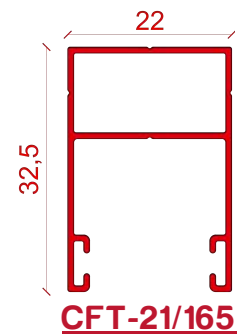

GUIDE CHANNEL FOR ROLLER FLY SCREEN.