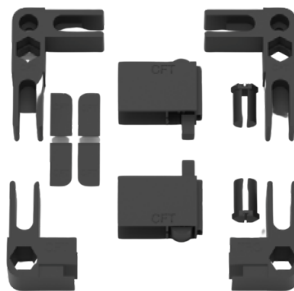

17 MM GRAY MESH FOR PLISSE FLY SCREEN - %100 POLYESTER.

S-PP (0,9 MM)

ROPE FOR PLISSE
 FLY SCREEN
 0.9 MM GRAY.

S-PP-VEC (0,7 MM)

SUPER STRONG
 ROPE FOR PLISSE
 FLY SCREEN
 0.7 MM DARK GRAY.

KITS-PPM-20

COMPLETE KIT
 FOR BIG FLOOR FRAME FLY SCREEN
 WITH ONE HANDLE (BLACK).

CAP-PP-5

EYELET
FOR ROPE SYSTEM.

BUCSA-PP-5

ADAPTOR
FOR ROPE SYSTEM.

BD-16-PPM

DOUBLE SIDED TAPE
FOR MESH.

SRB-PLAT

SCREW
FOR MESH SYSTEM.