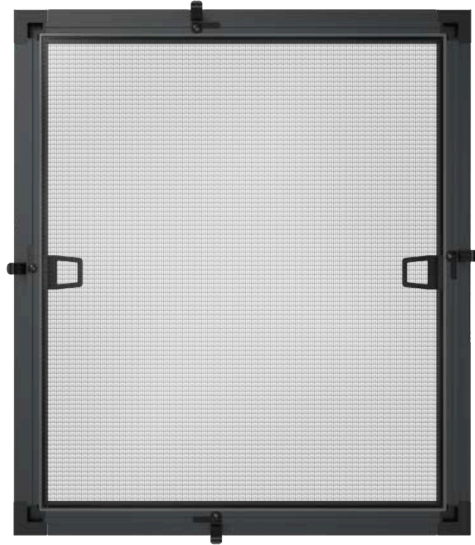

COMFORTEX ISSO FLY SCREEN