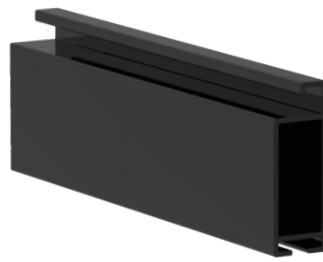

XXX

CFT-51050

GUIDE CHANNEL FOR FLY SCREEN.

CONNECTION PART FOR PROFILE

CONNECTION PART EXTERIOR

HANDLE PART

RIVET

RUBBER SEAL