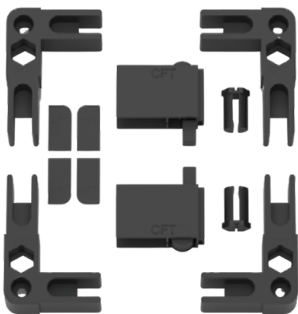

17 MM GRAY MESH FOR PLISSE FLY SCREEN - %100 POLYESTER.

S-PP (0,9 MM)

ROPE FOR PLISSE
 FLY SCREEN
 0.9 MM GRAY.

S-PP-VEC (0,7 MM)

SUPER STRONG
 ROPE FOR PLISSE
 FLY SCREEN
 0.7 MM DARK GRAY.

KITS-PPM-20

COMPLETE KIT
 FOR BIG FLOOR FRAME FLY SCREEN
 WITH ONE HANDLE (BLACK).

CAP-PP-5

EYELET
FOR ROPE SYSTEM.

BUCSA-PP-5

ADAPTOR
FOR ROPE SYSTEM.

BD-16-PPM

DOUBLE SIDED TAPE
FOR MESH.

SRB-PLAT

SCREW
FOR MESH SYSTEM.