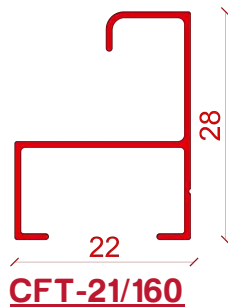

DOWN FIXING PROFILE FOR ROLLER FLY SCREEN.