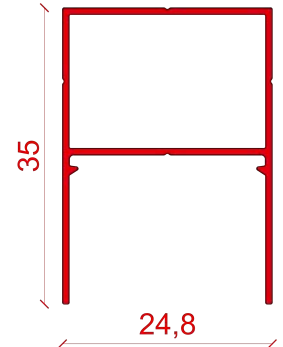

GDS-PPM

CFT-21/167