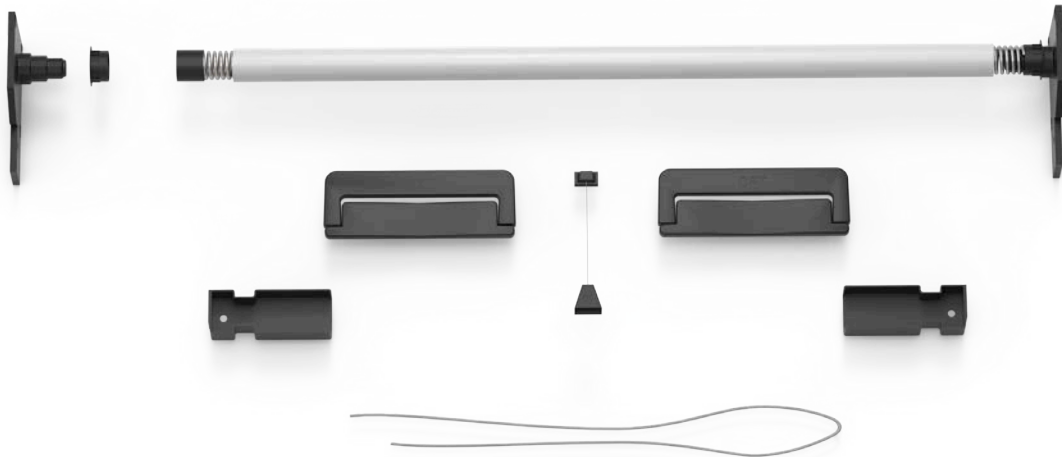

KIT-41-20

COMPLETE KIT
FOR ROLLER FLY SCREEN
(BLACK).

FR-PI-RUL

BREAK FOR ROLLER
FLY SCREEN.