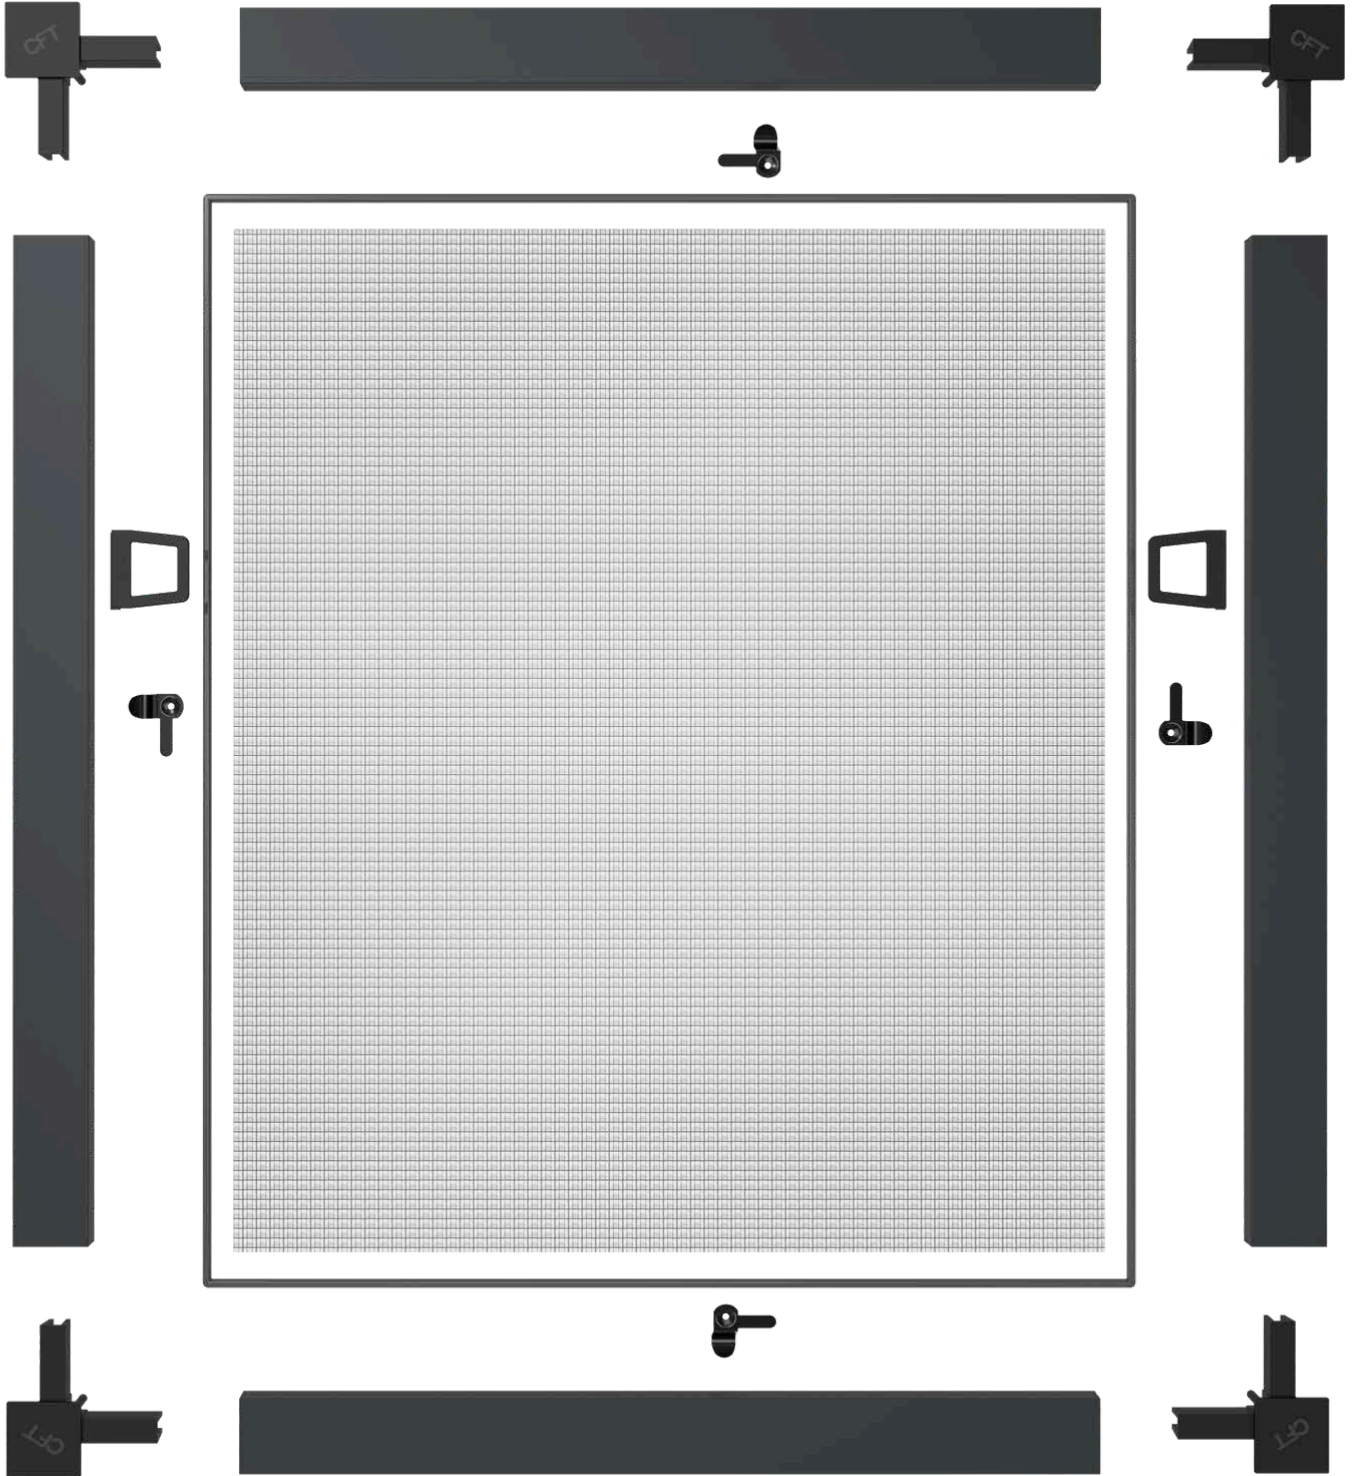

COMFORTEX ISSO FLY SCREEN