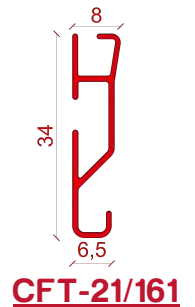

BOX FOR ROLLER FLY SCREEN.

GDP

GUIDE CHANNEL FOR ROLLER FLY SCREEN.

AGV-FIX

DOWN FIXING PROFILE FOR ROLLER FLY SCREEN.

AGV-MOB

MOBILE HANDLE FOR ROLLER FLY SCREEN.

h=